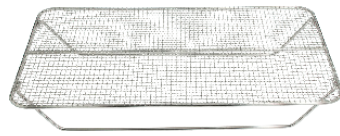

PASTA BASKETS GN 1/3

Photo	Code	Dimensions	Dimensions LxWxH (mm)
1	970223	1/3	290x160x200
2	970392	1/3	290x160x210
3	970387	1/3	290x145x205
4	970669	1/3	310x158x240
5	971202	1/3	290x160x180
6	970422	1/3	145x290x215

PASTA COOKER BASKETS

PASTA BASKETS GN

1

2

3

4

5

6

Photo	Code	Dimensions	Dimensions LxWxH (mm)
1	970720	1/2	290x242x204
2	970394	1/2	290x240x210
3	971238	2/3	325x300x230
4	970395	1/1	480x285x215
5	970337	1/4 with hooks	100x290x150
6	970548	1/4 with hooks	95x302x200

Code: 970572

FALSE BOTTOM
500x290x110 mm

for round baskets
made of STAINLESS steel

Code: 692119

FALSE BOTTOM
500x297x80 mm

made of chrome-plated iron

Code: 3055142

FALSE BOTTOM
490x295x85 mm